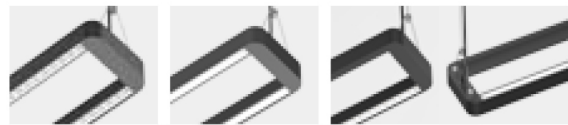

# DB59 Linear light

DB59 linear light is a double-side luminaire with hollow design. Opal and grille modules are optional for both sides. The UGR<19 version provides comfortable lighting.

DB59A

DB59B

DB59C