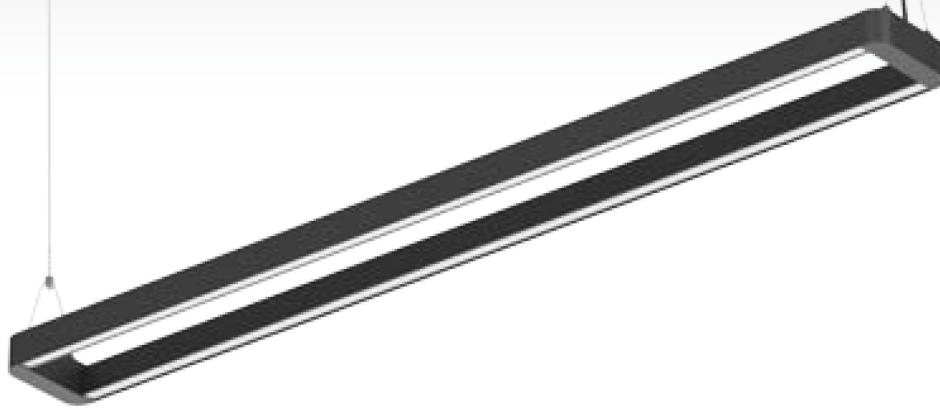

Light **FEEL**

# DB59 Linear light

DB59 linear light is a double-side luminaire with hollow design. Opal and grille modules are optional for both sides. The UGR<19 version provides comfortable lighting.

DB59A

DB59B

DB59C