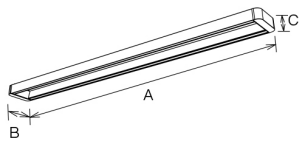

# DB59 Linear light

DB59 linear light is a double-side luminaire with hollow design. Opal and grille modules are optional for both sides. The UGR<19 version provides comfortable lighting.

DB59A

DB59B

DB59C

Code	Watt	Size(AxBxCmm)	Lumen(±5%)	N.W/pc(kgs)	Q'ty/CTN
DB59A-1200-30W	30W	1200x120x40	4200lm	2.40	5PCS
DB59B-1200-30W	30W	1200x120x40	3200lm	2.40	5PCS
DB59C-1200-40W	40W	1200x120x40	5000lm	2.40	5PCS
DB59A-1500-40W	40W	1583x120x40	5600lm	2.80	5PCS
DB59B-1500-40W	40W	1583x120x40	4200lm	2.80	5PCS
DB59C-1500-60W	60W	1583x120x40	7000lm	2.80	5PCS