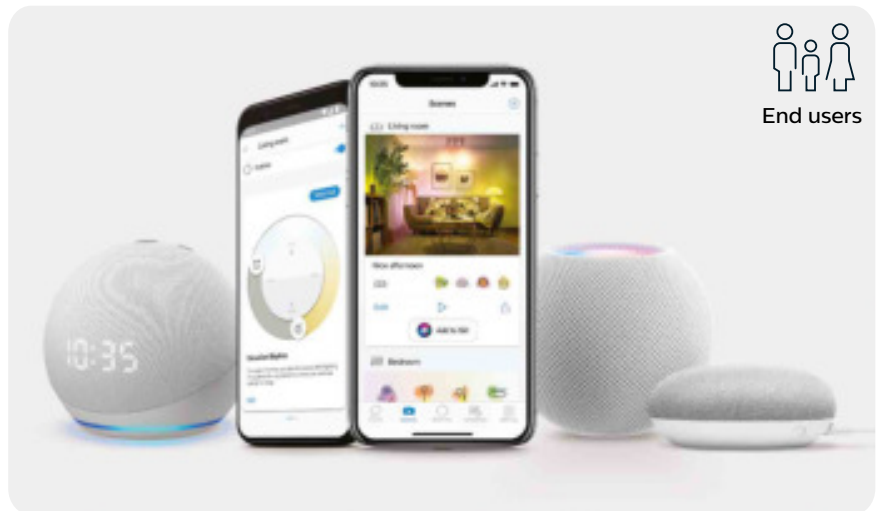

Once you have the lights up and running, anyone can enjoy simple control via local accessories such as WiZ smart switches, remotes and sensors.

APP CONTROL

Once the lighting installation is connected to Wi-Fi, end users can control the lights from anywhere with the WiZ app. Customize your lighting to fit your application or choose between a variety of pre-designed light modes for a rich experience.

ADVANCED FACILITIES MANAGEMENT

WiZ Pro Dashboard goes even further by allowing (multiple) lighting installation(s) control and remote site management. Get actionable light insights and monitoring with a clear overview of the entire installation, once it's connected to Wi-Fi.

WIRELESS INSTALLATION AND LOCAL CONTROL

WiZ PRO SETUP APP

WiZ Pro is plug-and-play, so basic set up is easy with the WiZ Pro Setup app through wireless direct commissioning, no gateway or Wi-Fi needed. Follow the step-by-step instructions on screen: add your products, decide which rooms you want them to be in and perform tests to make sure they work before you hand it over.

Wireless accessories ensure easy, local control for everyday connectivity.

ENJOY FULL CONTROL WITH CLOUD CONNECTIVITY

WiZ APP

Be a lighting designer, mix and match light modes or enjoy pre-defined Scenes to create the perfect ambience — to enhance the shopping experience or to entertain clients and friends when they come and visit. Discover the special human-centric lighting feature — Circadian Rhythm — which offers a smooth transition from cool white early in the cycle to warm white later on.