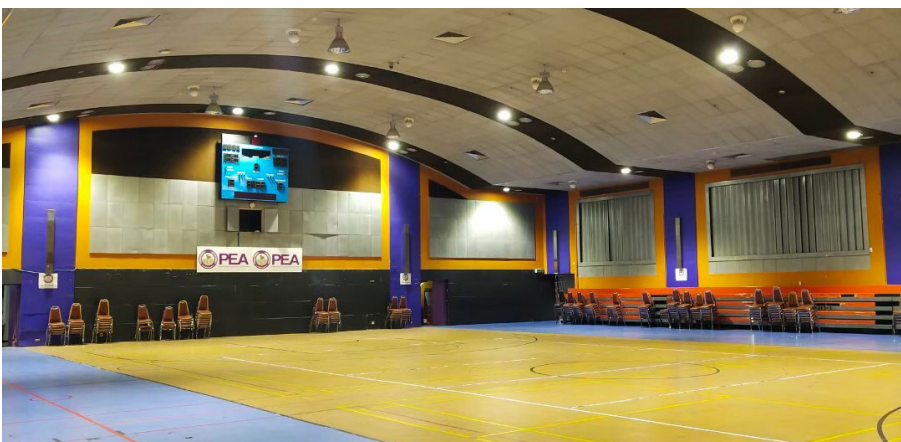

การไฟฟ้าส่วนภูมิภาค
PROVINCIAL ELECTRICITY AUTHORITY

Referenced site | PEA