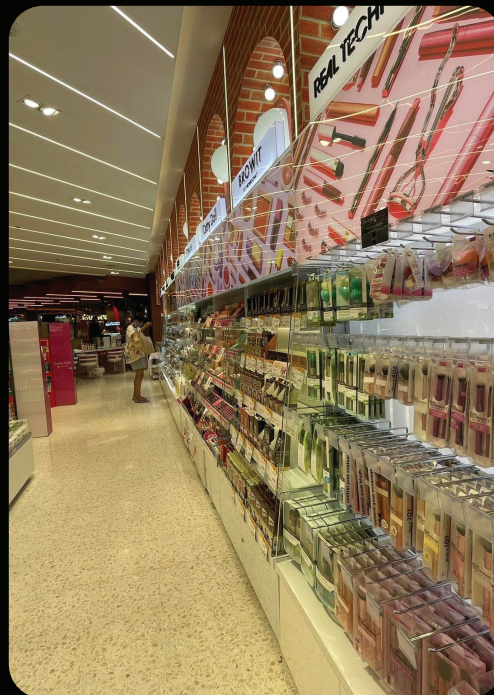

PROJECT REFERENCE

Neon Flex Light