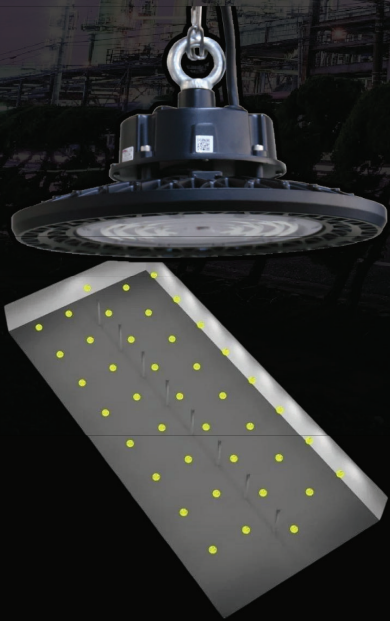

ໂທໂຟ High Bay 120W
ໂທໂຟ Street light 120W

ໂທໂຟ Street light 100W
ໂທໂຟ Solar Street light
30W

PROJECT REFFERENCE

ໂທຼໄພ High Bay 150W

ໂທຼໄພ Solar Street Light 150W

PROJECT REFERENCE

ໂທຼໄພ High Bay 150W

ໂທຼໄພ High Bay 150W