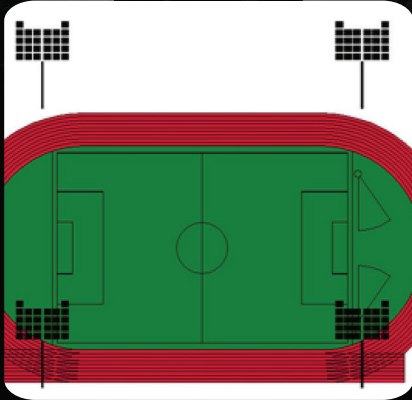

PROJECT REFFERENCE