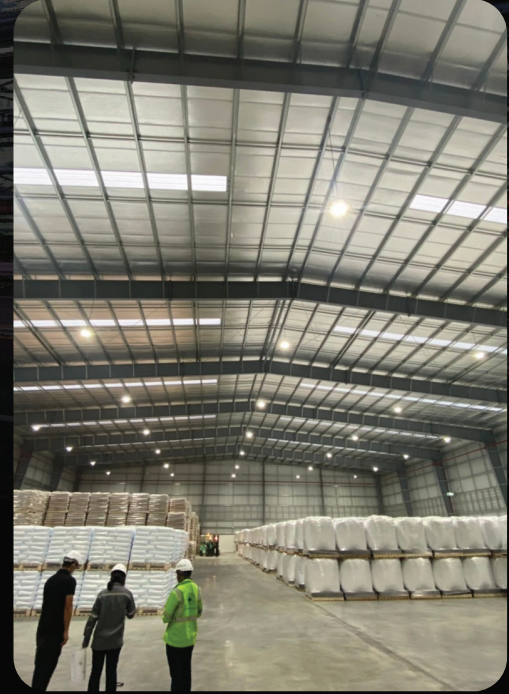

ໂທໂຟ High Bay 120W
ໂທໂຟ Street light 120W

ໂທໂຟ Street light 100W
ໂທໂຟ Solar Street light
30W

PROJECT REFFERENCE

ໂທຼໄພ High Bay 150W

ໂທຼໄພ Solar Street Light 150W

PROJECT REFERENCE

ໂທຼໄພ High Bay 150W

ໂທຼໄພ High Bay 150W