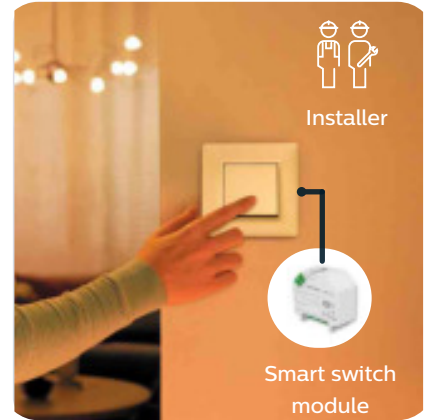

WIRELESS INSTALLATION AND LOCAL CONTROL

WiZ PRO SETUP APP

WiZ Pro is plug-and-play, so basic set up is easy with the WiZ Pro Setup app through wireless direct commissioning, no gateway or Wi-Fi needed. Follow the step-by-step instructions on screen: add your products, decide which rooms you want them to be in and perform tests to make sure they work before you hand it over.

Wireless accessories ensure easy, local control for everyday connectivity.