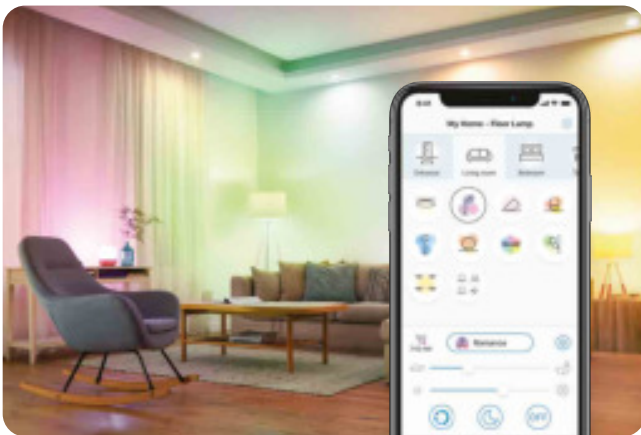

Other important connected light features:

- Easy local and remote control of your lights
- Various light scenes to fit your application

Transform your own lighting into connected fixtures with WiZ Pro, drivers and bridge boxes or choose between a wide range of lamps to market under your own brand. Opt for reliable everyday connectivity that caters to the needs of all stakeholders with the WiZ platform.

Complicated wiring is now a thing of the past. Save time with the WiZ Pro Setup app (available H1 2022) for direct effortless and wireless commissioning, even when on-site Wi-Fi is not installed yet.

LOCAL WIRELESS CONTROL

Once you have the lights up and running, anyone can enjoy simple control via local accessories such as WiZ smart switches, remotes and sensors.

APP CONTROL

Once the lighting installation is connected to Wi-Fi, end users can control the lights from anywhere with the WiZ app. Customize your lighting to fit your application or choose between a variety of pre-designed light modes for a rich experience.

ADVANCED FACILITIES MANAGEMENT

WiZ Pro Dashboard goes even further by allowing (multiple) lighting installation(s) control and remote site management. Get actionable light insights and monitoring with a clear overview of the entire installation, once it's connected to Wi-Fi.