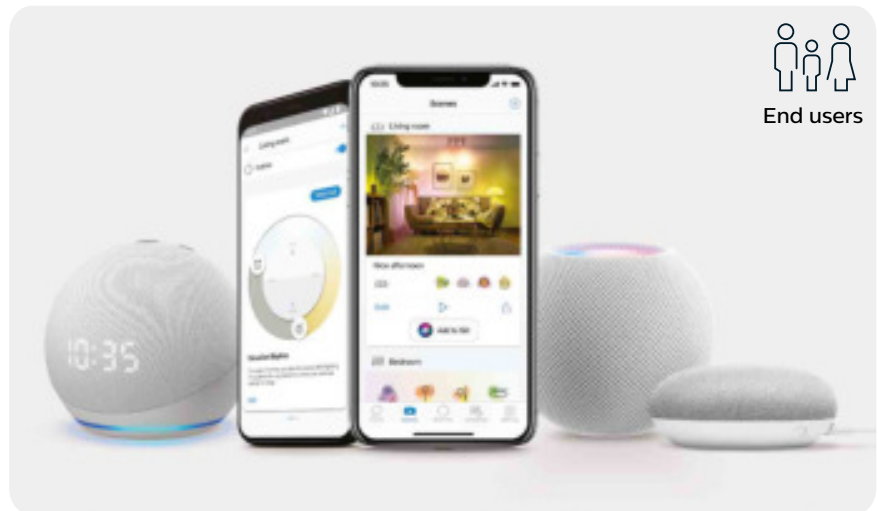

Once you have the lights up and running, anyone can enjoy simple control via local accessories such as WiZ smart switches, remotes and sensors.

APP CONTROL

Once the lighting installation is connected to Wi-Fi, end users can control the lights from anywhere with the WiZ app. Customize your lighting to fit your application or choose between a variety of pre-designed light modes for a rich experience.

ADVANCED FACILITIES MANAGEMENT

WiZ Pro Dashboard goes even further by allowing (multiple) lighting installation(s) control and remote site management. Get actionable light insights and monitoring with a clear overview of the entire installation, once it's connected to Wi-Fi.

WIRELESS INSTALLATION AND LOCAL CONTROL

WiZ PRO SETUP APP

WiZ Pro is plug-and-play, so basic set up is easy with the WiZ Pro Setup app through wireless direct commissioning, no gateway or Wi-Fi needed. Follow the step-by-step instructions on screen: add your products, decide which rooms you want them to be in and perform tests to make sure they work before you hand it over.

Wireless accessories ensure easy, local control for everyday connectivity.

ENJOY FULL CONTROL WITH CLOUD CONNECTIVITY

WiZ APP

Be a lighting designer, mix and match light modes or enjoy pre-defined Scenes to create the perfect ambience — to enhance the shopping experience or to entertain clients and friends when they come and visit. Discover the special human-centric lighting feature — Circadian Rhythm — which offers a smooth transition from cool white early in the cycle to warm white later on.