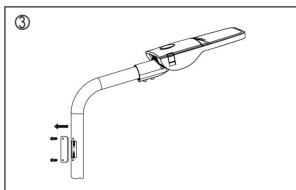

Specification

Rated Power	80w, 100w
Input Voltage	AC100-277V, 50/60Hz
PF	>0.97
IP Grade	IP67
THD	<10*(at 230v, 50Hz)
Surge protection	L/N-PE: 6KV, L-N: 4KV; 10/20KV version is for option
LED chip	SMD5050 LED
Light Efficiency	165-175lm/w
Colour Temperature	2700-7000k
CRI	>70Ra or 80Ra
Beam Angle	Type 2, Type 3, Type 4
Body Material	Aluminium
Lens Material	PC lens
Body Colour	Grey
Operating Temperature	-35°C-50°C
Net W./Gross W	3.5KGS /4.2KGS(one piece)
Packing Size	45x29x18 CM, One piece in one carton
Warranty	5Years

Mount the fixture on the pole

Secure the fixture by tightening the two screws

Open the poles maintenance opening

Connect the fixture to the power line