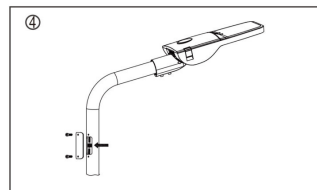

Specification

Rated Power	80w, 100w
Input Voltage	AC100-277V, 50/60Hz
PF	>0.97
IP Grade	IP67
THD	<10*(at 230v, 50Hz)
Surge protection	L/N-PE: 6KV, L-N: 4KV; 10/20KV version is for option
LED chip	SMD5050 LED
Light Efficiency	165-175lm/w
Colour Temperature	2700-7000k
CRI	>70Ra or 80Ra
Beam Angle	Type 2, Type 3, Type 4
Body Material	Aluminium
Lens Material	PC lens
Body Colour	Grey
Operating Temperature	-35°C-50°C
Net W./Gross W	3.5KGS /4.2KGS(one piece)
Packing Size	45x29x18 CM, One piece in one carton
Warranty	5Years

Mount the fixture on the pole

Secure the fixture by tightening the two screws

Open the poles maintenance opening

Connect the fixture to the power line