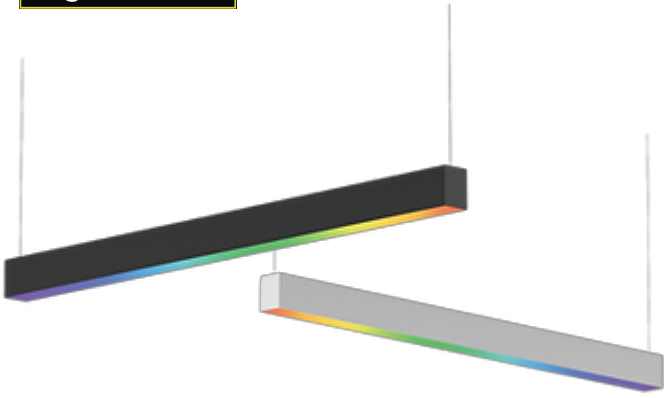

LightFEEL

Smart Battle Connected by WIZ

Product Name	Model No.	Power	Input Voltage	LED Type	IP	CRI	Length
Smart Battle- RGWCCT-24VDC (1M)	FX-5570WZ-5CH05M-1M	12W/CH	220 VAC	5050 72LED/M	IP54	>80Ra	1.0 m
Smart Battle -GBCCT-24VDC (1.5 M)	FX-5570WZ-5CH10M-1.5	18W/CH	220 VAC	5050 72LED/M	IP54	>80Ra	1.5 m

Can be Customized Size (Length can be 0.5-3.0 Meters long)