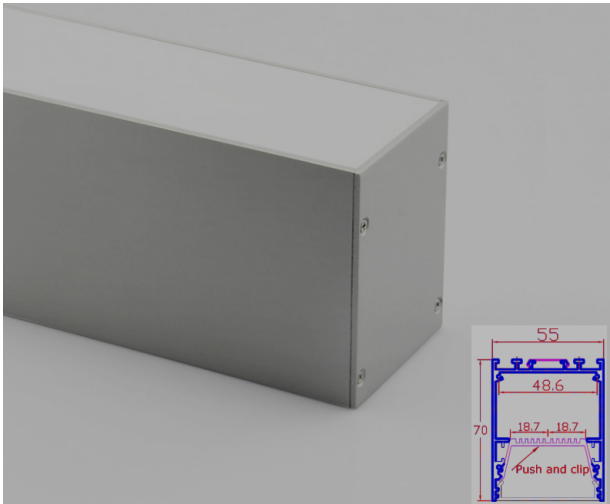

Smart Battle Connected by WIZ

Product Name	Model No.	Power	Input Voltage	LED Type	IP	CRI	Length
Smart Battle- RGWCCT-24VDC (1M)	FX-5570WZ-5CH05M-1M	12W/CH	220 VAC	5050 72LED/M	IP54	>80Ra	1.0 m
Smart Battle -GBCCT-24VDC (1.5 M)	FX-5570WZ-5CH10M-1.5	18W/CH	220 VAC	5050 72LED/M	IP54	>80Ra	1.5 m

Can be Customized Size (Length can be 0.5-3.0 Meters long)