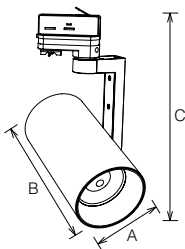

Light**FEEL**

20° -24° -36°

TLP-C Track light

TL69 series track light with adjustable focus design, special lens can have a fast beam angle change (Just press the lens). Adopt high lumen Citizen light source, two bracket design options, changeable lighting orientation with 350° in horizontal direction and 300° in vertical direction.

- ▶ 20° 24° 36° IP20
- ▶ DIM
- ▶ AC 200-240V PF ≥ 0.9 CRI ≥ 80
- ▶ RoHS CE

Code	Watt	Size(AxBxCmm)	Lumen(±5%)	N.W/pc(kgs)	Q'ty/CTN
TL69A-25W	25W	Ø96x180.5x298	2950lm	1.20	12PCS
TL69A-35W	35W	Ø96x180.5x298	3950lm	1.20	12PCS