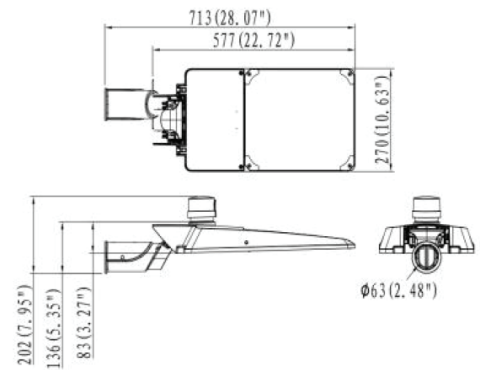

LED Street Light

SL-ST36-140

Application

ดีไซน์ที่เพรียวบางซึ่งเป็นตัวเลือกที่ดีเยี่ยม ด้วยการออกแบบที่กะทัดรัดทำให้ประหยัดค่าใช้จ่ายได้มาก ใช้สำหรับติดตั้งตามถนนสายหลัก สายรอง ถนนตามโรงงานอุตสาหกรรม หมู่บ้านจัดสรรฯ ฯลฯ

Specification

Optical Data

LED Type	: LED3030
System Efficacy	: 160LM/W
Luminous Flux	: 22400LM
CCT	: 3000K, 4000K, 5700K, 6500K
Beam Angle	: 120°, 90°, 60°
CRI	: >70/>80

Electrical Data

Power Supply	: Moso
Input Voltage	: AC100~240, 50/60Hz
System Power Consumption	: 100±5W
LED Power Consumption	: 100±5W
Power Efficiency	: >92%

Optical Data

Ingress Protection	: IP66
Life Span	: >50000Hrs
Fixture Material	: Aluminum Alloy
Storage Temperature	: -40~+60°C
Operating Temperature	: -30~+50°C
Junction Temperature(Tj)	: <70°C(Ta=30°C)
Export Carton Size	: 770x320x165 mm.
Luminaire Net Weight	: 5.2±0.3kg

Optional Info.

Fixture Color	: Silvery Gre
Control	: Dimmable / Photocell/ DALI Dimmable/ZHAGA/ Microwave Sensor/ PIR Senso