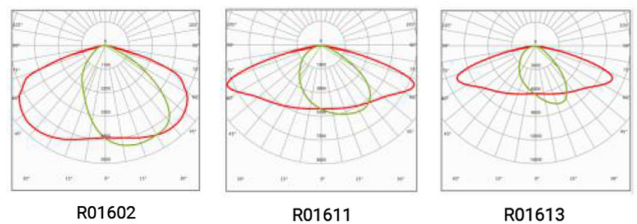

Specification

Optical Data

LED Type	: LED3030
System Efficacy	: 160LM/W
Luminous Flux	: 22400LM
CCT	: 3000K, 4000K, 5700K, 6500K
Beam Angle	: 120°, 90°, 60°
CRI	: >70/>80

Electrical Data

Power Supply	: Moso
Input Voltage	: AC100~240, 50/60Hz
System Power Consumption	: 100±5W
LED Power Consumption	: 100±5W
Power Efficiency	: >92%

Optical Data

Ingress Protection	: IP66
Life Span	: >50000Hrs
Fixture Material	: Aluminum Alloy
Storage Temperature	: -40~+60°C
Operating Temperature	: -30~+50°C
Junction Temperature(Tj)	: <70°C(Ta=30°C)
Export Carton Size	: 770x320x165 mm.
Luminaire Net Weight	: 5.2±0.3kg

Optional Info.

Fixture Color	: Silvery Gre
Control	: Dimmable / Photocell/ DALI Dimmable/ZHAGA/ Microwave Sensor/ PIR Senso

Dimensions

Ordering Data

Model	Watt	CCT	Beam
SL-ST36-140	140W	3000K	R01602
		4000K	R01611
		5700K	R01613
		6500K	