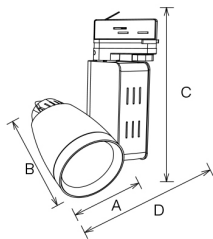

Light**FEEL**

TL02 Track light

TL02 LED track light with internal driver adopts CREE/CITIZEN branded chips, providing adjustable lighting orientation with 360 degree in horizontal direction and 180 in vertical direction.

						IP20
AC 100-240V	PF≥0.9	CRI≥80	CRI≥90			
SAA	RoHS	CE	TUV SUD			

LED Track light

Code	Watt	Size(AxBxCxDmm)	Lumen(±5%)	N.W/pc(kgs)	Q'ty/CTN
TL02-12W	12W	Ø75x104x220x126.5	1380lm	0.70	12PCS
TL02-25W	25W	Ø90x121x233x141	2500lm	1.17	12PCS
TL02-35W	35W	Ø110x131x234x161	3600lm	1.30	8PCS
TL02-45W	45W	Ø110x131x234x161	4380lm	1.30	8PCS