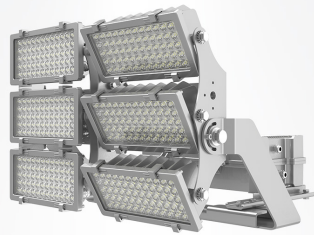

Each module can be adjusted separately