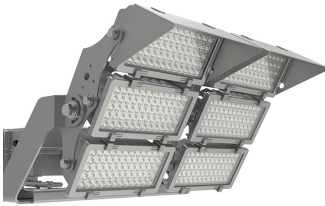

Visor is available