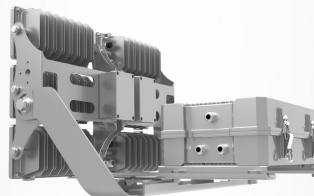

Each module can be adjusted separately