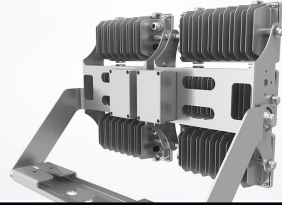

Compact and lightweight design

Double protection